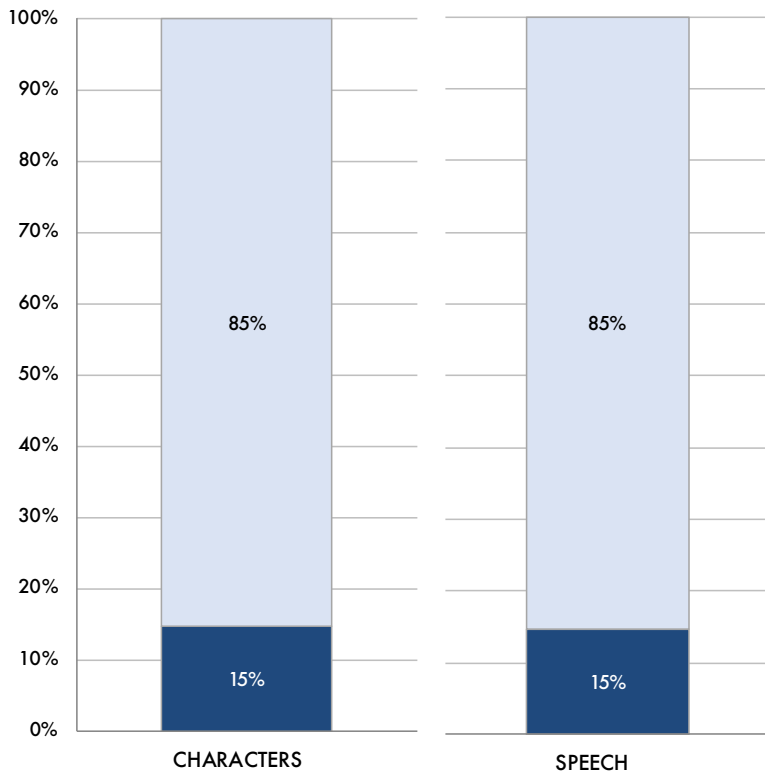

AUTHOR/S:	William Shakespeare		
TITLE:	<i>King John</i>		
COUNTRY:	England	THEATRICAL MODE:	Stage Play
TROUPE:	---	DRAMATIC GENRE:	History Play
VENUE:	---	WRITTEN/PERFORMED:	1590-1597
		FIRST PUBLISHED:	1623

CHARACTERS

FEMALE	4	15%
MALE	23	85%
TOTAL	27	

SPEECH

FEMALE	3040	15%
MALE	17651	85%
TOTAL	20691	

ROLES BY LENGTH

BASTARD	4173
KING JOHN	3368
CONSTANCE	2154
KING PHILIP	1513
CARDINAL PANDULPH	1282
SALISBURY	1237
LEWIS	1207
HUBERT	1044
ARTHUR	894
PEMBROKE	621
FIRST CITIZEN	525
QUEEN ELINOR	423
BLANCH	339
MELUN	309
CHATILLON	300
AUSTRIA	241
PRINCE HENRY	227
MESSENGER	216
ROBERT	189
LADY FALCONBRIDGE	124
ENGLISH HERALD	104
FRENCH HERALD	91
BIGOT	55
ESSEX	24
FIRST EXECUTIONER	19
PETER	8
GURNEY	4