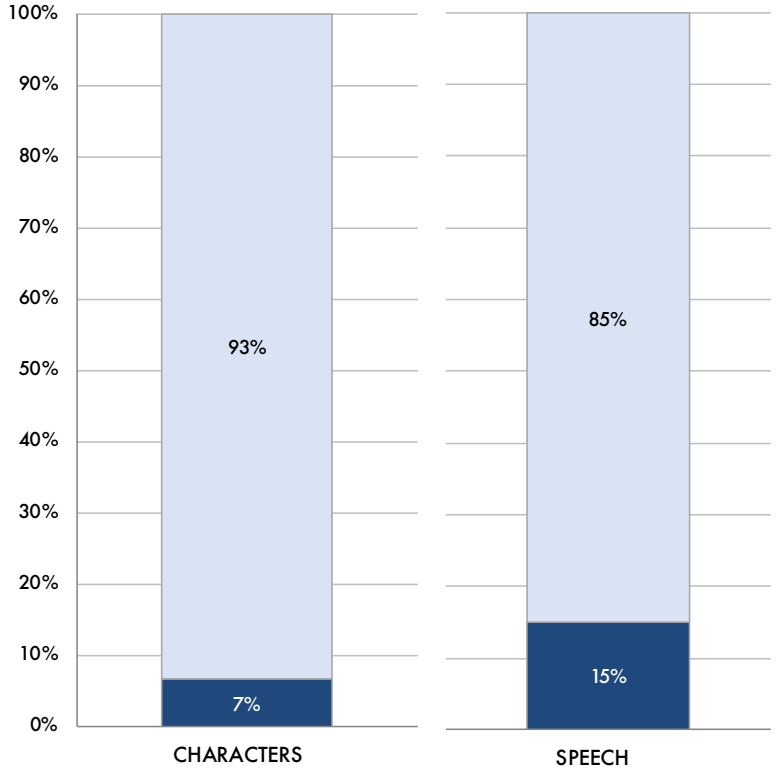

AUTHOR/S:	William Shakespeare		
TITLE:	<i>Henry VI Part 2</i>		
COUNTRY:	England	THEATRICAL MODE:	Stage Play
TROUPE:	Lord Strange's Men	DRAMATIC GENRE:	History Play
VENUE:	Rose	WRITTEN/PERFORMED:	1589-1592
		FIRST PUBLISHED:	1594

CHARACTERS

FEMALE	4	7%
MALE	55	93%
TOTAL	59	

SPEECH

FEMALE	3663	15%
MALE	20731	85%
TOTAL	24394	

ROLES BY LENGTH

YORK	3140
KING HENRY	2581
QUEEN MARGARET	2569
GLOUCESTER	2377
SUFFOLK	2370
CADE	1773
WARWICK	1091
DUCHESS	1012
CARDINAL	810
SALISBURY	728
BUCKINGHAM	568
CAPTAIN	487
CLIFFORD	465
IDEN	445
SAY	373
YOUNG CLIFFORD	352
HUME	253
MESSENGER	239
RICHARD	191
BOLINGBROKE	182
PETER	182
SIMPCOX	182
SOMERSET	182
HORNER	174
STAFFORD	165
DICK	161
WHITMORE	148
GEORGE	120
JOHN	100
VAUX	85
PETITIONER 1	81
SMITH	76
SCALES	65
STANLEY	63
SPIRIT	61
GENTLEMAN 1	57
WIFE	55
PETITIONER 2	40
CITIZEN 1	38
MESSENGER 2	35
MURDERER 1	34
SHERRIF	34
MARGERY	27
MICHAEL	22
NEIGHBOUR 1	21
CLERK	18
HERALD	18
MURDERER 2	17
NEIGHBOUR 3	16
MAYOR	15
PRENTICE 2	14
SERVANT	14
BEADLE	12
GENTLEMAN 2	10
MATE	10
PRENTICE 1	10
MASTER	9
NEIGHBOUR 2	9
EDWARD	8