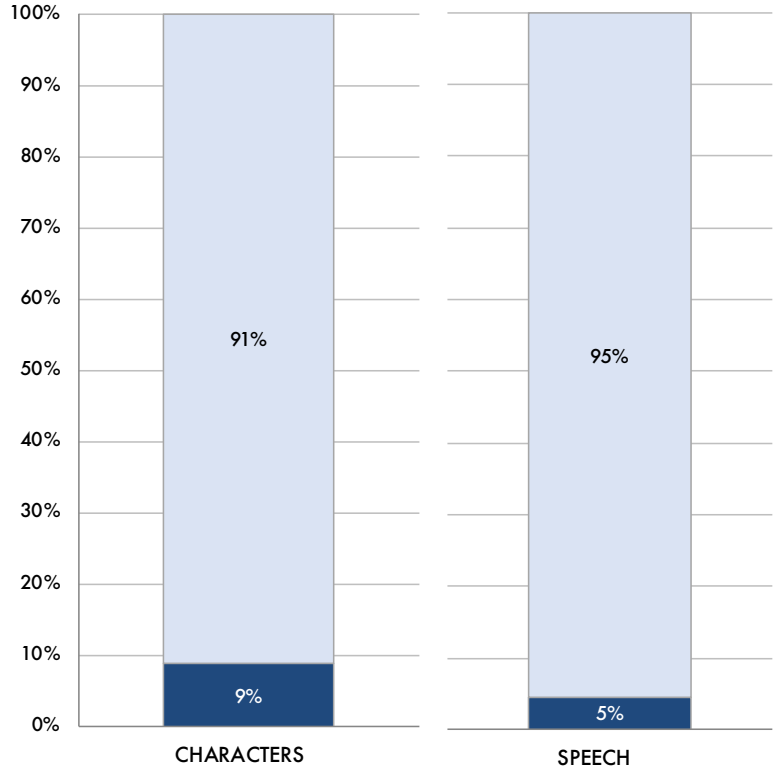

AUTHOR/S:	William Shakespeare				
TITLE:	<i>Henry V</i>				
COUNTRY:	England	THEATRICAL MODE:	Stage Play		
TROUPE:	Lord Chamberlain's Men / King's Men	DRAMATIC GENRE:	History Play		
VENUE:	Curtain	WRITTEN/PERFORMED:	1598-1599	FIRST PUBLISHED:	1623

CHARACTERS

FEMALE	4	9%
MALE	41	91%
TOTAL	45	

SPEECH

FEMALE	1176	5%
MALE	24811	95%
TOTAL	25987	

ROLES BY LENGTH

KING HENRY V	8462
FLUELLEN	2529
CHORUS	1697
CANTERBURY	1681
PISTOL	1142
EXETER	1004
CONSTABLE	928
DAUPHIN	920
BOY	633
WILLIAMS	628
KING OF FRANCE	593
BURGUNDY	517
GOWER	516
KATHARINE	443
NYM	410
MONTJOY	405
HOSTESS	378
ORLEANS	320
BARDOLPH	229
MACMORRIS	208
WESTMORELAND	207
QUEEN ISABEL	189
ELY	183
BATES	170
ALICE	166
BOURBON	140
GRANDPRE	138
FIRST AMBASSADOR	134
FRENCH KING	116
CAMBRIDGE	109
JAMY	102
FRENCH SOLDIER	98
SCROOP	91
GREY	88
SALISBURY	78
RAMBURES	66
GOVERNOR	56
BEDFORD	55
ERPINGHAM	52
MESSENGER	36
GLOUCESTER	28
YORK	14
COURT	11
HERALD	9
WARWICK	8

EDITION USED:

Folger Digital Library
<https://www.folgerdigitaltexts.org/download/>